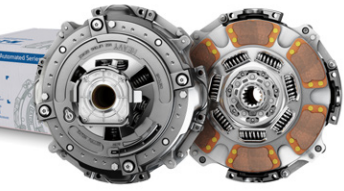

\$8.25

Gladhand Grips. 12600RT

\$131.31

12' 3-in-1 Trailer Electric Cable and Air Hose. 213-302151

\$139.74

15' 3-in-1 Electrical/Air Assembly. 213-302171

*While quantities last. Limited quantities available.

Take advantage of additional discounts by ordering through Repairlink.com

EATON

Clutches

repairlinkSM

C10723710	Eaton Stamped Angle Spring Manual Adjust Clutches, Medium Duty	\$898.70	\$40.00 OFF
C1076211	Installation AR 350MM	\$518.54	\$40.00 OFF
C10892520AM	Clutches, Heavy-Duty, Ever Tough Manual Adjust, 15.5 In., 2 In.-10 Spline	\$1,070.74	\$40.00 OFF
C10892525AM	Clutches, Heavy-Duty, Ever Tough Manual Adjust, 15.5 In., 2 In.-10 Spline	\$1,119.45	\$40.00 OFF
C12200235A	Clutches, Drivetrain, Instl 2.000-14 Spline Eca	\$2,796.53	\$40.00 OFF
C30970134	Clutches, 15.5 IN. Advantage Self-Adjust	\$1,470.15	\$40.00 OFF
CK4488CL	Clutches Kit, Endurant, Push Self-Adjust Diaphragm Spring Design	\$1,971.17	\$40.00 OFF